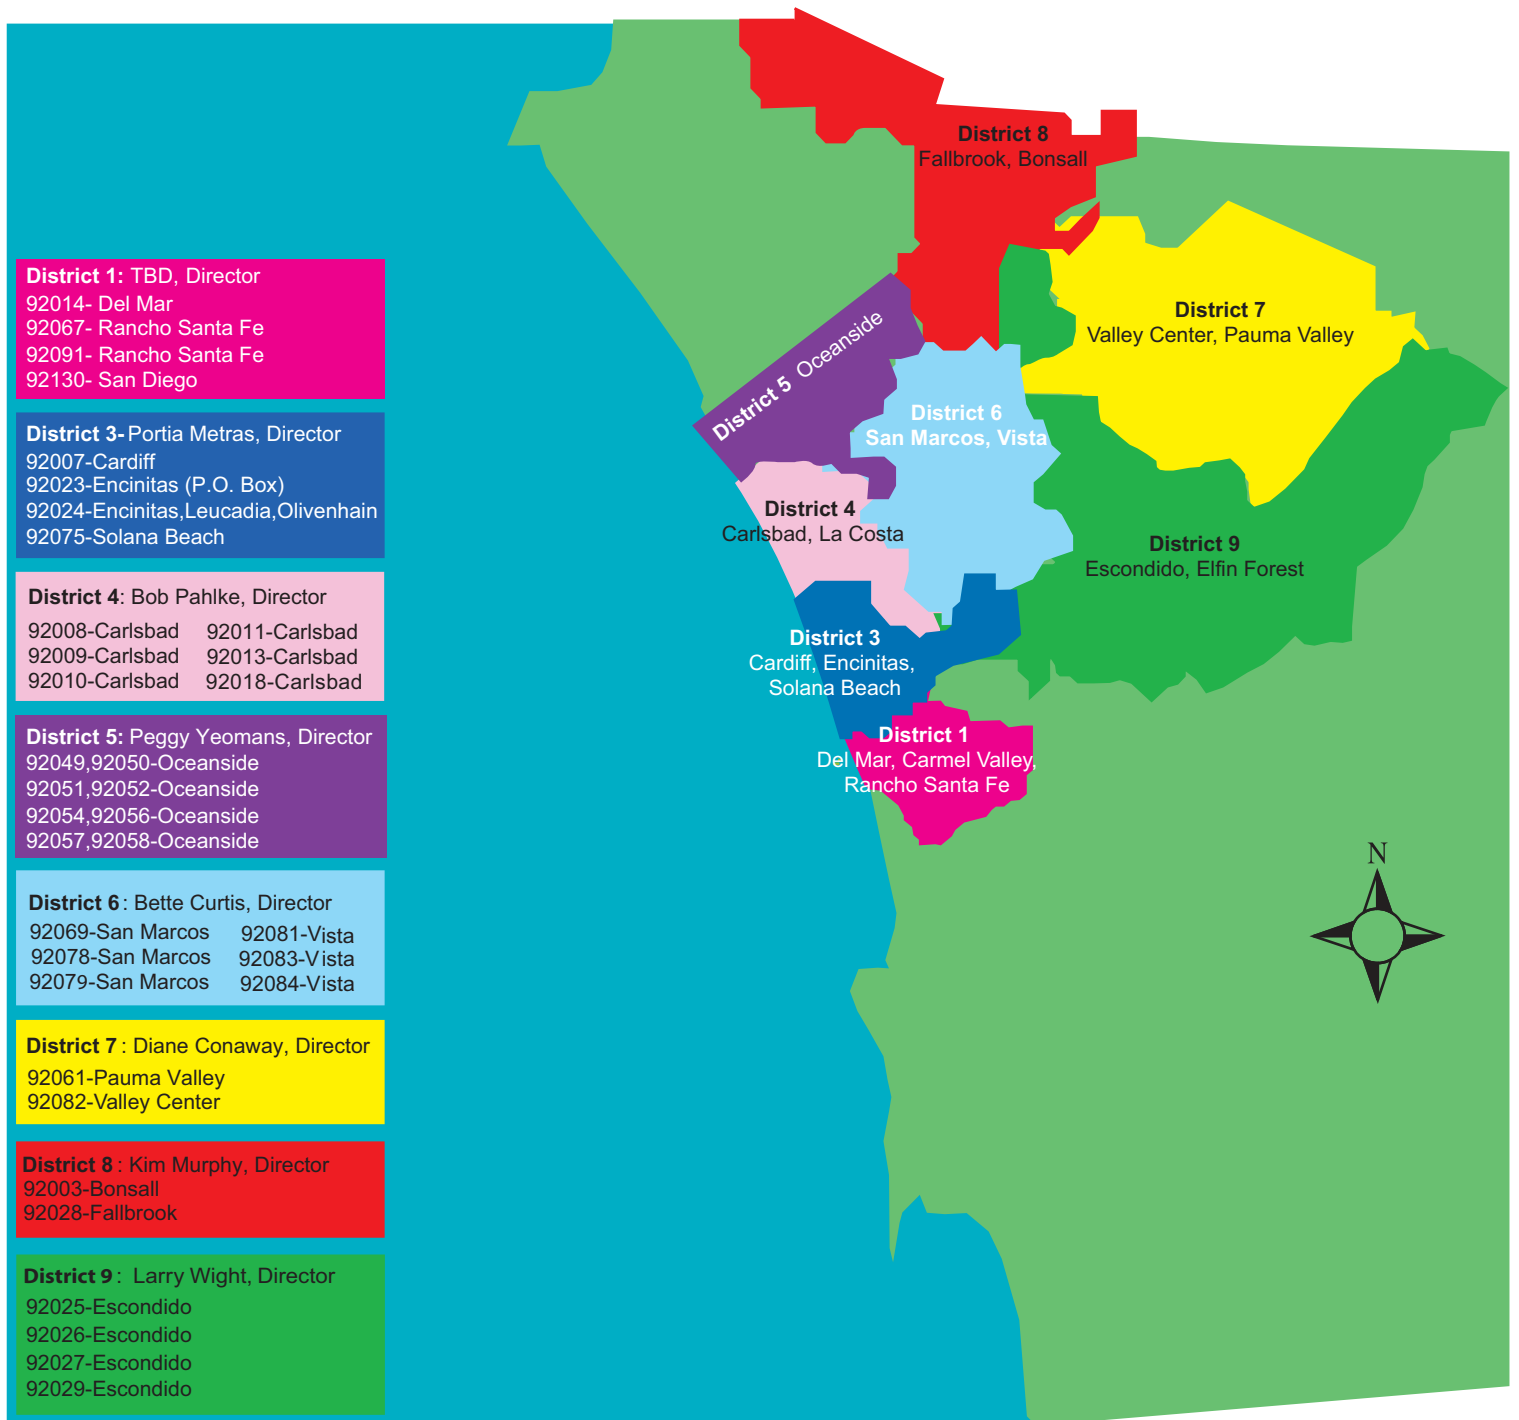

District Map 2011

District 1: TBD, Director
 92014- Del Mar
 92067- Rancho Santa Fe
 92091- Rancho Santa Fe
 92130- San Diego

District 3- Portia Metras, Director
 92007-Cardiff
 92023-Encinitas (P.O. Box)
 92024-Encinitas,Leucadia,Olivenhain
 92075-Solana Beach

District 4: Bob Pahlke, Director
 92008-Carlsbad 92011-Carlsbad
 92009-Carlsbad 92013-Carlsbad
 92010-Carlsbad 92018-Carlsbad

District 5: Peggy Yeomans, Director
 92049,92050-Oceanside
 92051,92052-Oceanside
 92054,92056-Oceanside
 92057,92058-Oceanside

District 6: Bette Curtis, Director
 92069-San Marcos 92081-Vista
 92078-San Marcos 92083-Vista
 92079-San Marcos 92084-Vista

District 7: Diane Conaway, Director
 92061-Pauma Valley
 92082-Valley Center

District 8: Kim Murphy, Director
 92003-Bonsall
 92028-Fallbrook

District 9: Larry Wight, Director
 92025-Escondido
 92026-Escondido
 92027-Escondido
 92029-Escondido